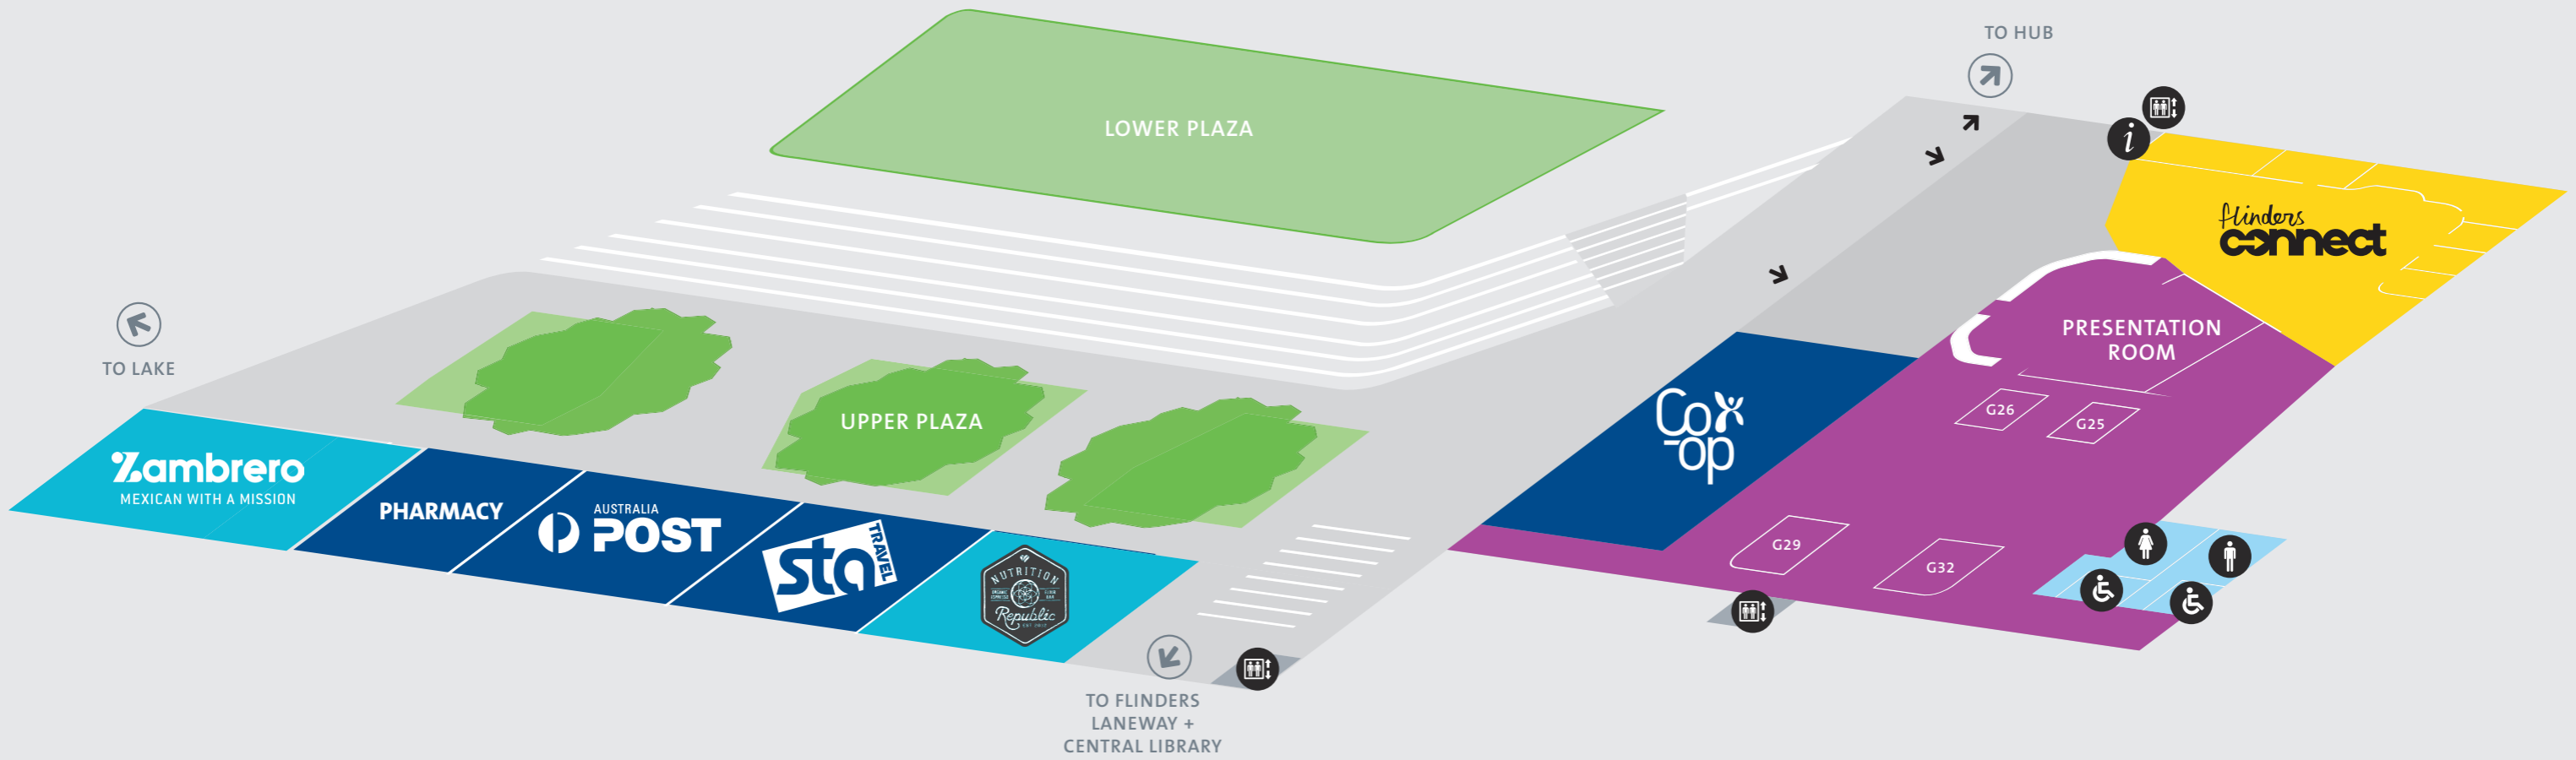

HUB LEVEL 1

● Food and Beverage	● Retail
● Toilets	i Information Kiosk
● Bookable Rooms & Study Spaces	[Lifts] Lifts
● Flinders Connect	[Parenting Room] Parenting Room
● Function Spaces	[Male Toilet] Male Toilet
● FUSA (Flinders University Student Association)	[Female Toilet] Female Toilet
	[Disabled Toilet] Disabled Toilet
	➔ Entry