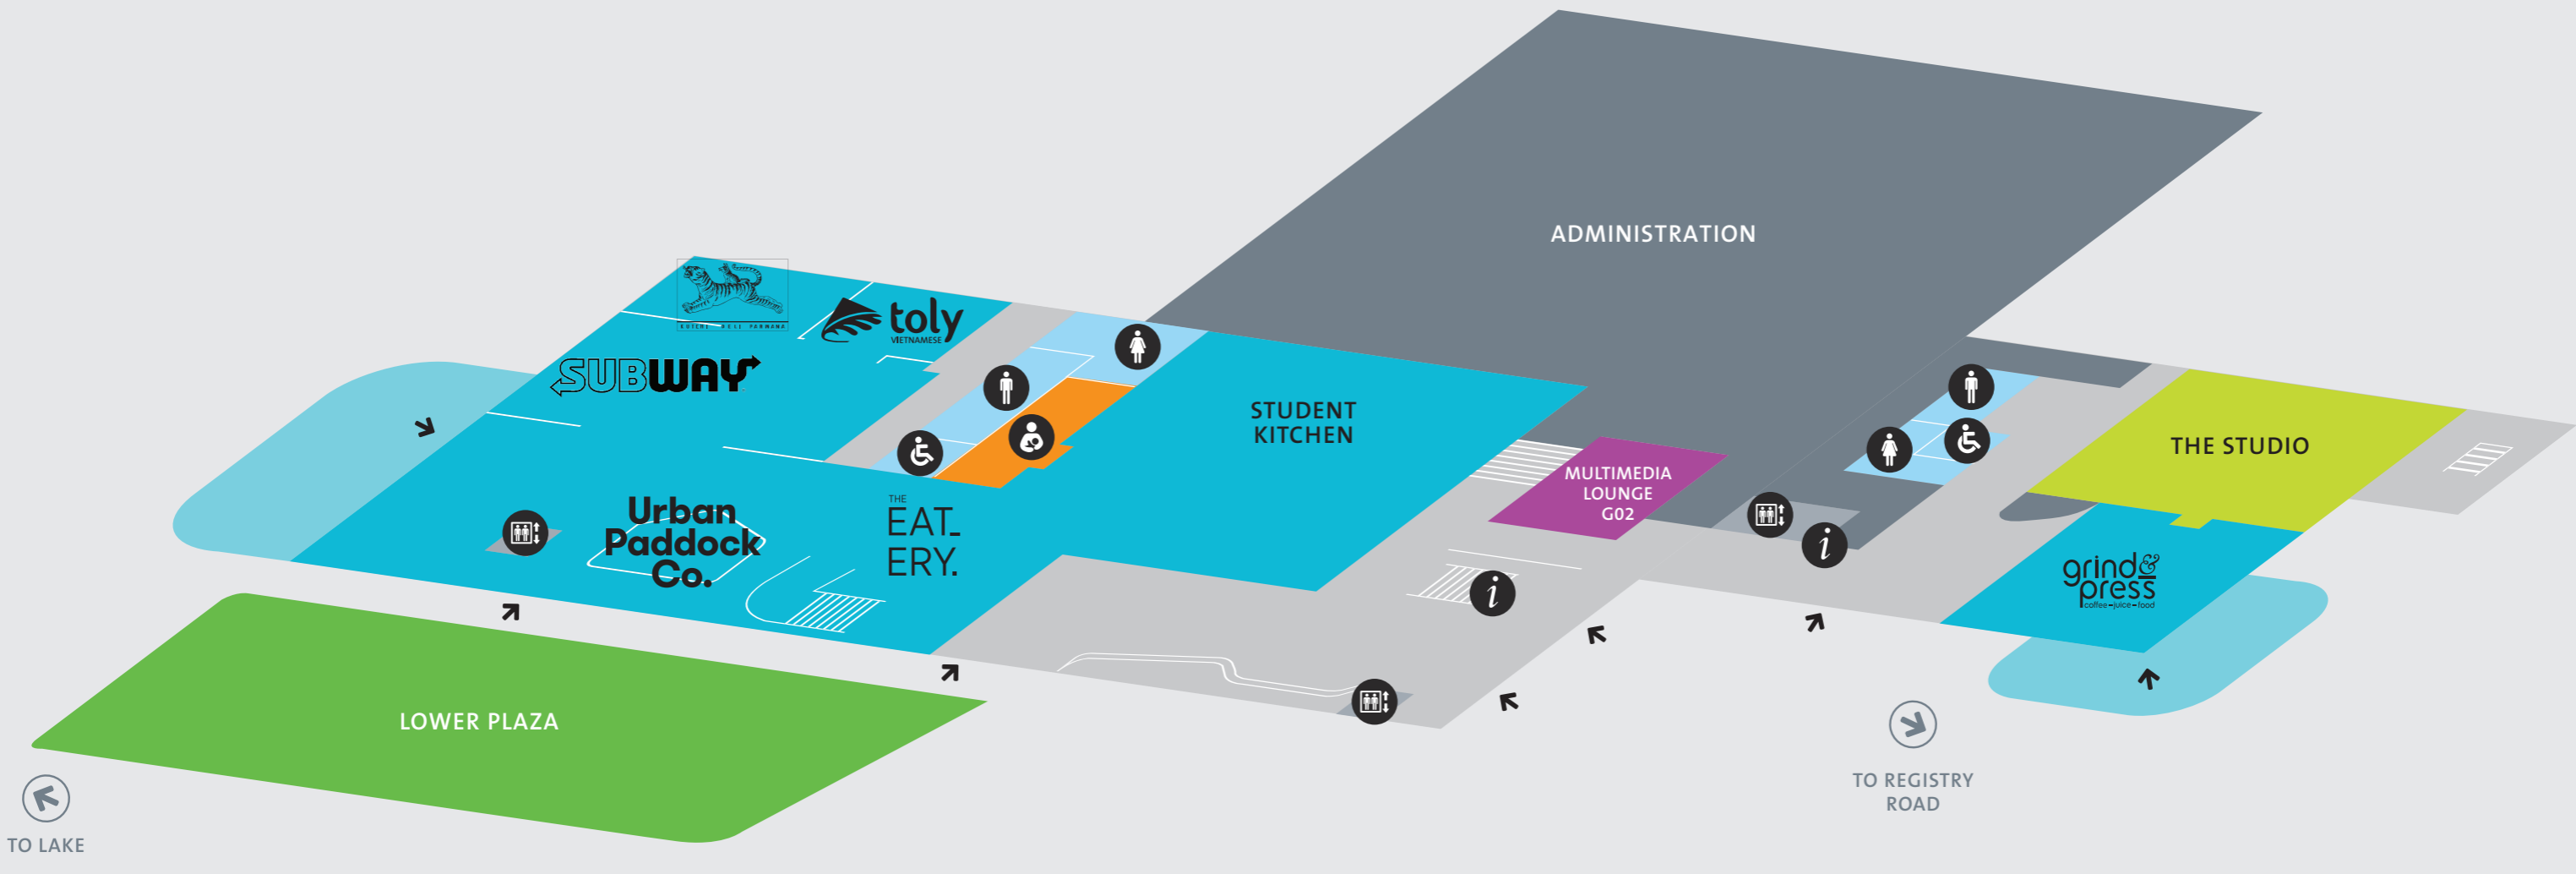

# HUB GROUND FLOOR

- |   |  |
|---|--|
| <span style="color: #00AEEF;">●</span> Food and Beverage                              | <span style="color: #003366;">●</span> Retail            |
| <span style="color: #ADD8E6;">●</span> Toilets  | <span style="color: #000000;">i</span> Information Kiosk |
| <span style="color: #800080;">●</span> Bookable Rooms & Study Spaces                  | <span style="color: #000000;">L</span> Lifts             |
| <span style="color: #FFD700;">●</span> Flinders Connect                               | <span style="color: #000000;">P</span> Parenting Room    |
| <span style="color: #9ACD32;">●</span> Function Spaces                                | <span style="color: #000000;">M</span> Male Toilet       |
| <span style="color: #FF4500;">●</span> FUSA (Flinders University Student Association) | <span style="color: #000000;">F</span> Female Toilet     |
|   | <span style="color: #000000;">D</span> Disabled Toilet   |
|   | <span style="color: #000000;">➔</span> Entry             |