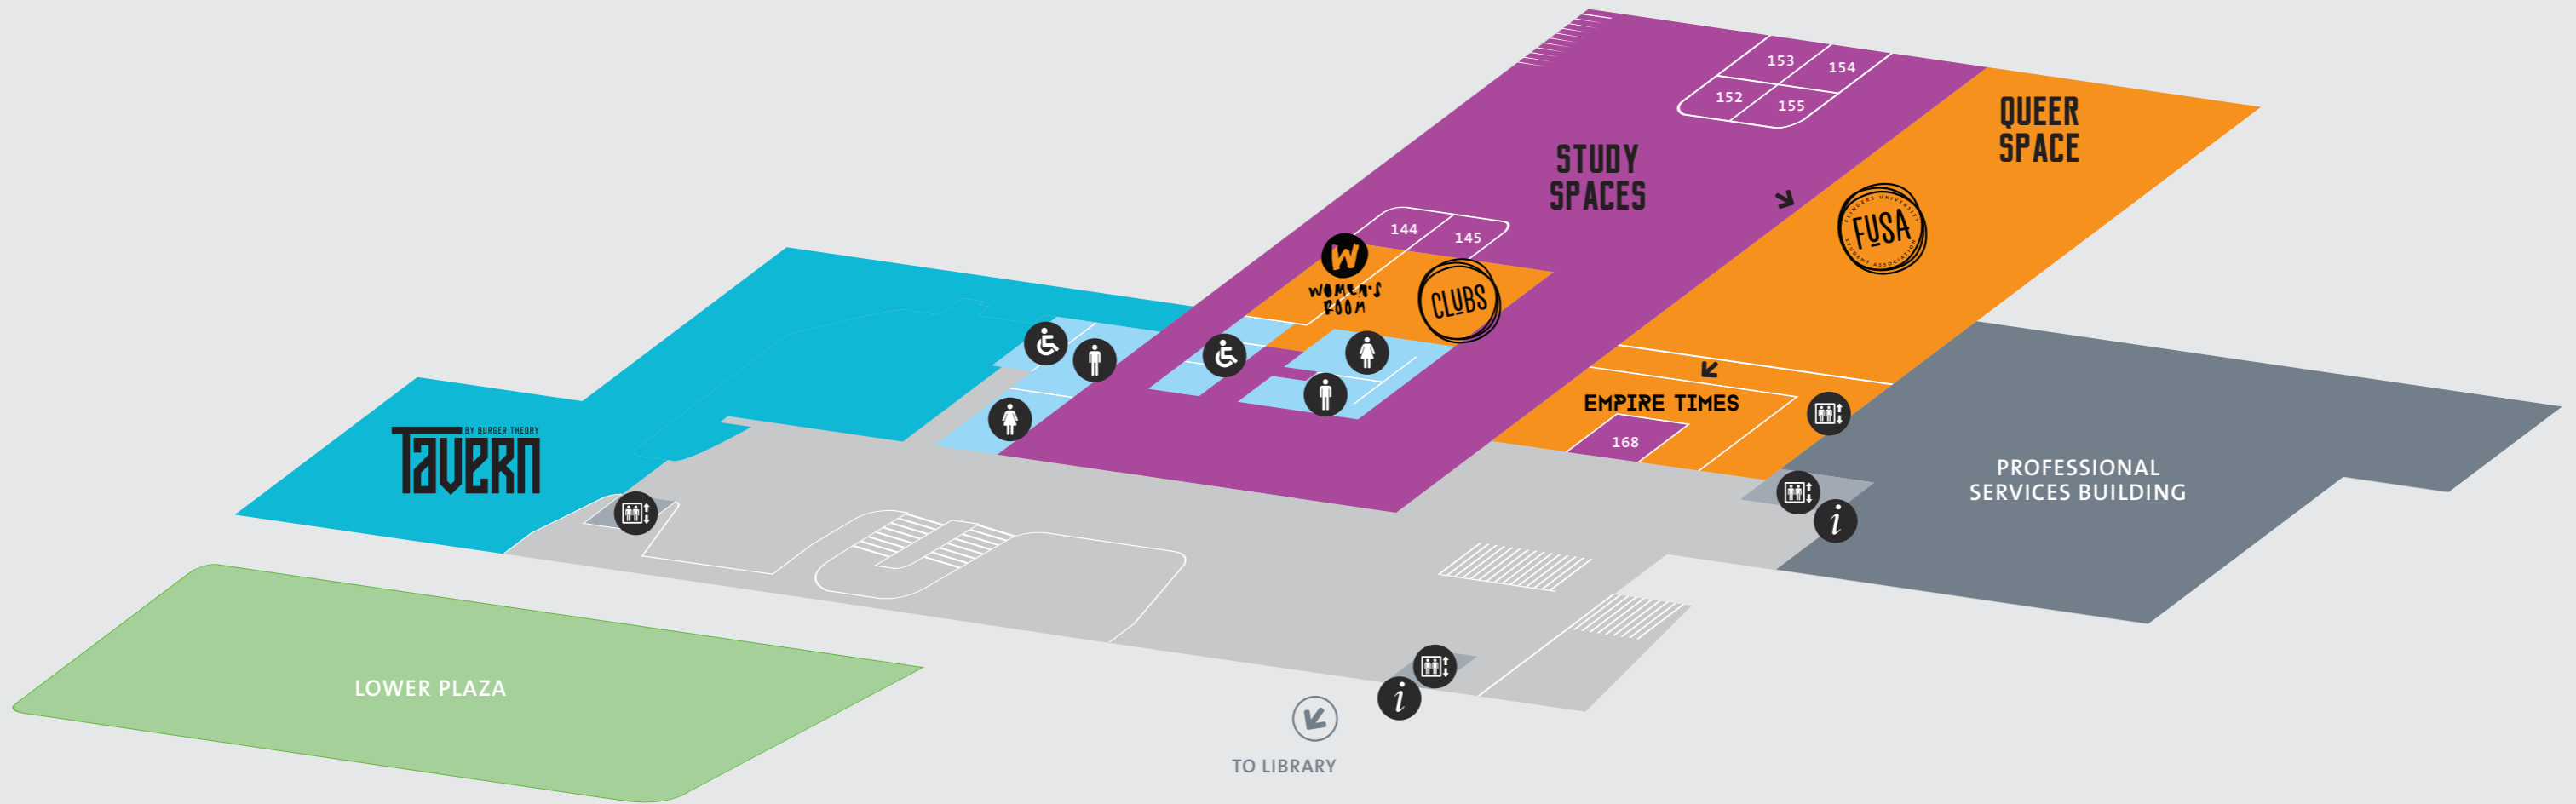

HUB LEVEL 1

● Food and Beverage	● Retail
● Toilets	i Information Kiosk
● Bookable Rooms & Study Spaces	L Lifts
● Flinders Connect	P Parenting Room
● Function Spaces	M Male Toilet
● FUSA (Flinders University Student Association)	F Female Toilet
	D Disabled Toilet
	➔ Entry