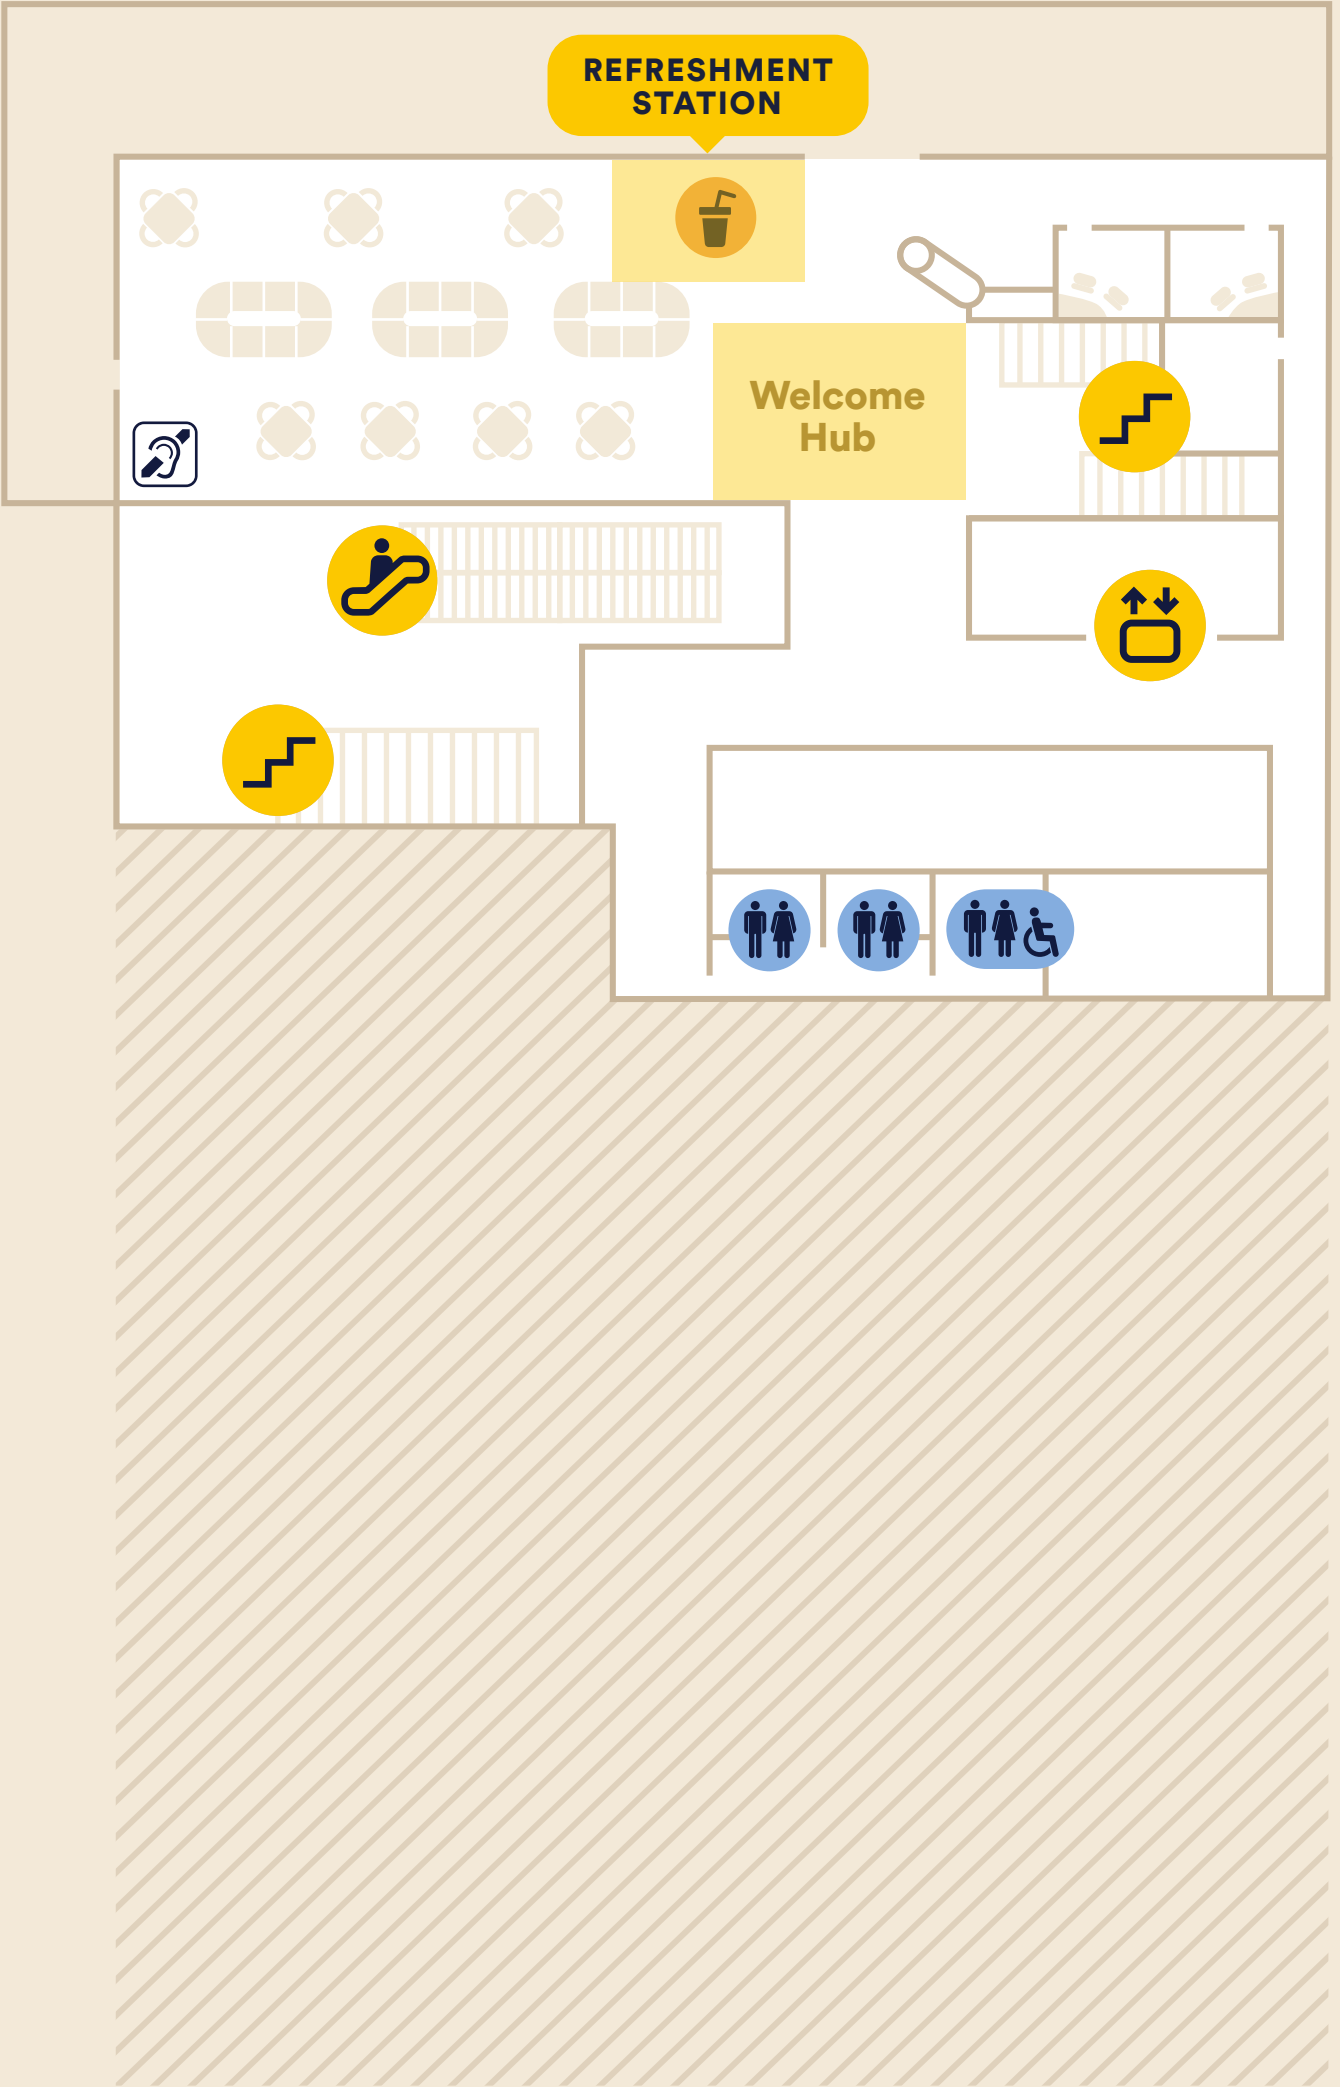

LOBBY

INFORMAL LEARNING SPACE

LIBRARY

STUDENT KITCHEN, 402

QUIET ROOM, 410

QUIET ROOM, 411

STUDY HUB

PRINTER

Library

QUIET ROOM, 412

Study Hub

LIBRARY SERVICE DESK

QUIET ROOM, 413

COLLABORATIVE LEARNING, 415

INFORMAL LEARNING, 407

COLLABORATIVE LEARNING, 416