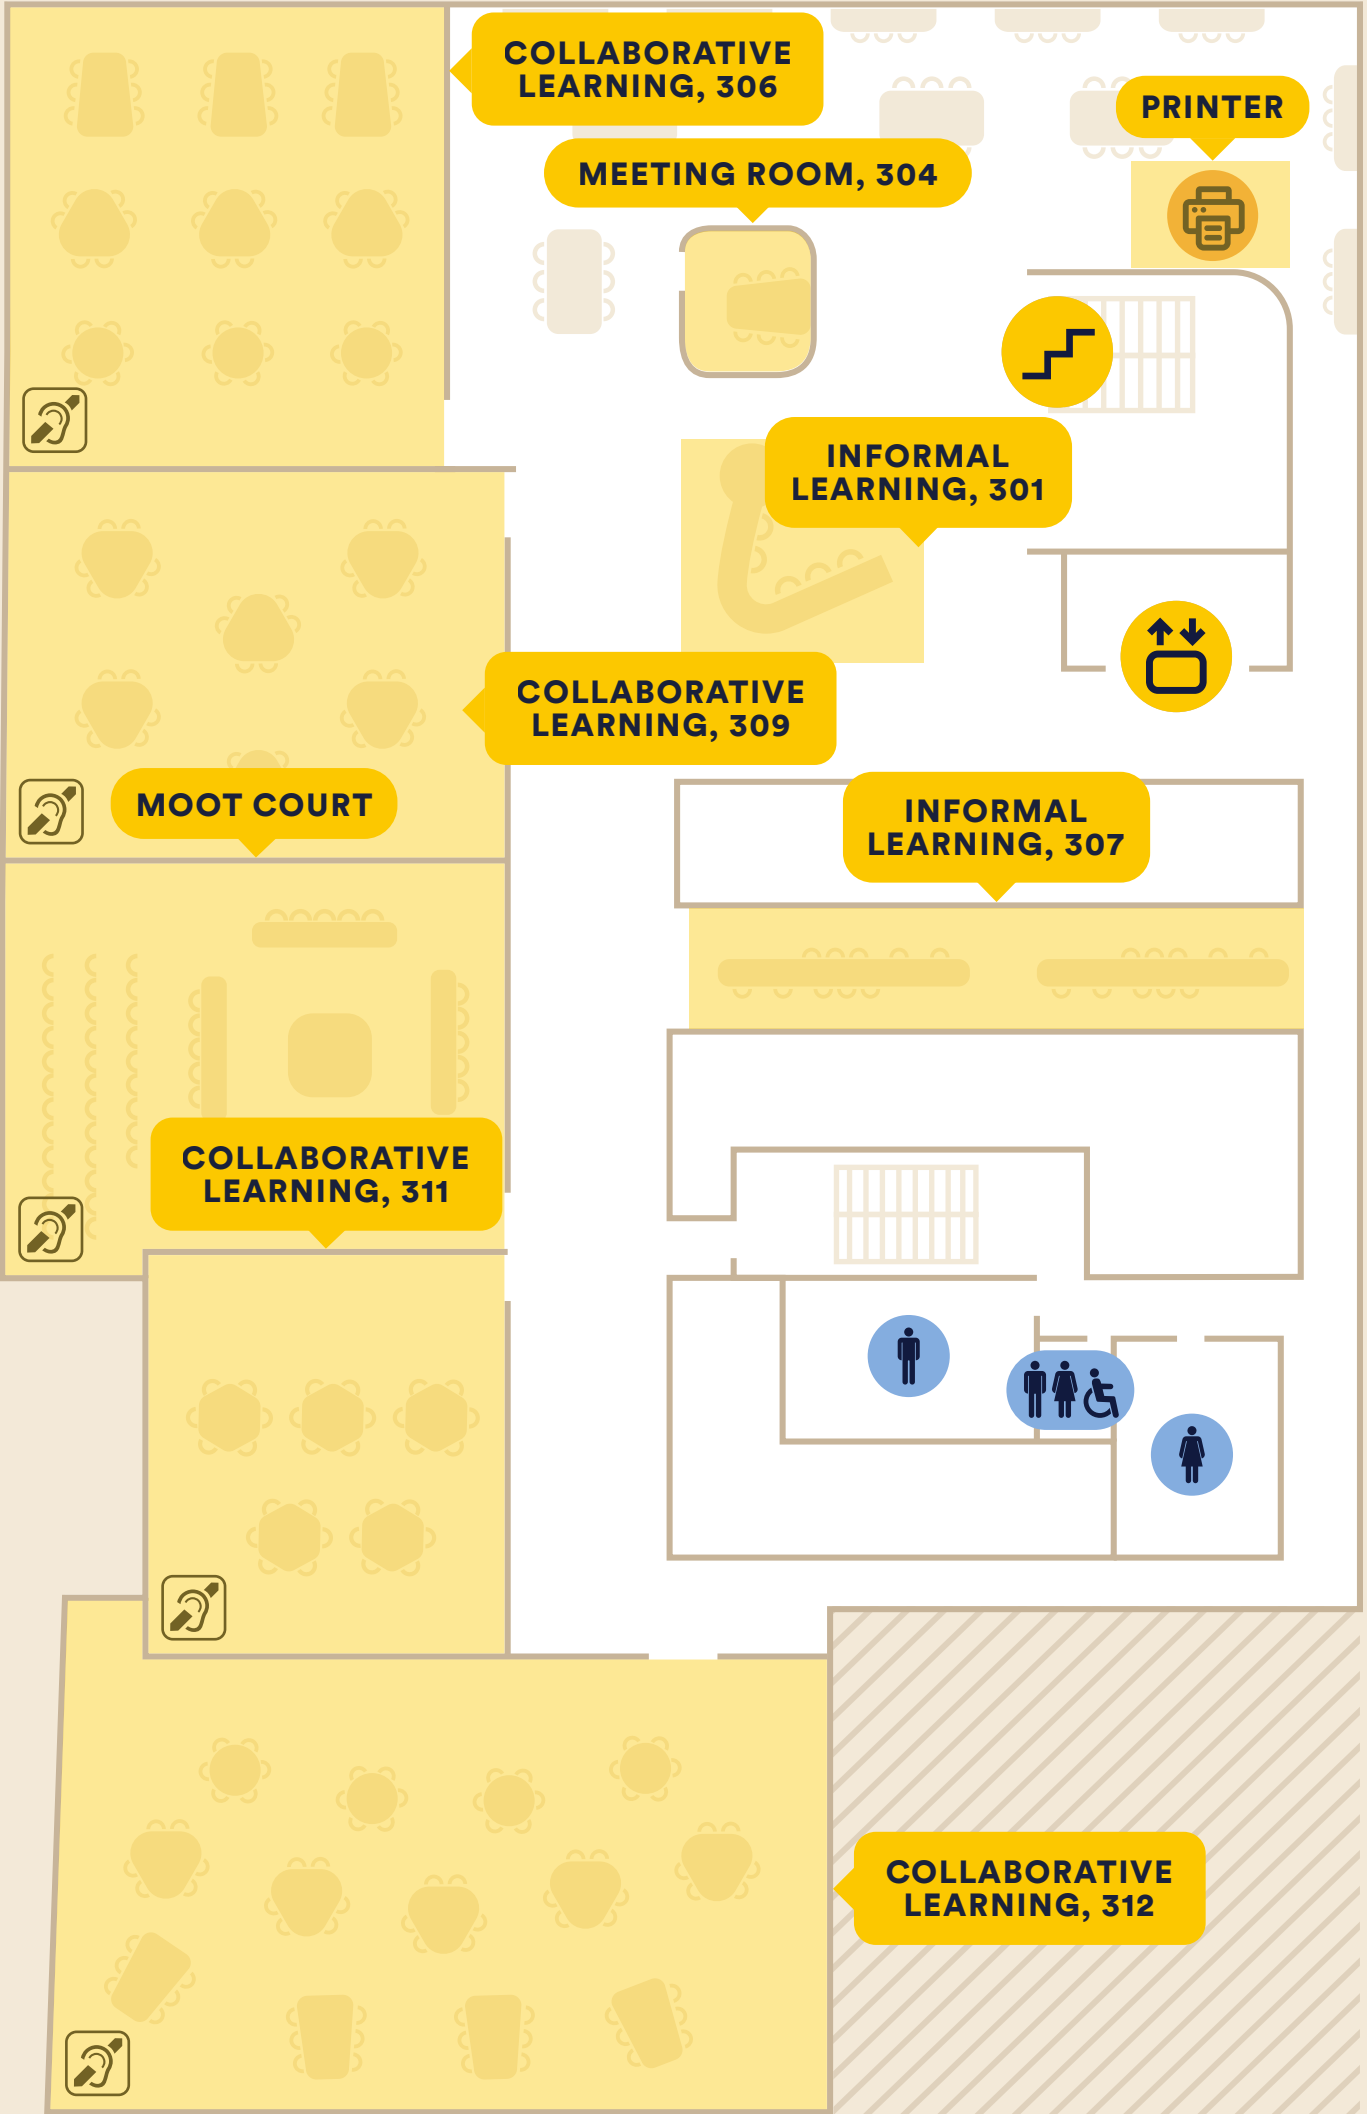

LOBBY

INFORMAL LEARNING SPACE

LIBRARY

STUDENT KITCHEN, 402

QUIET ROOM, 410

QUIET ROOM, 411

STUDY HUB

PRINTER

Library

QUIET ROOM, 412

Study Hub

LIBRARY SERVICE DESK

QUIET ROOM, 413

COLLABORATIVE LEARNING, 415

INFORMAL LEARNING, 407

COLLABORATIVE LEARNING, 416

INDIGENOUS STUDENT SAFE SPACE

OFFICE, 424

QUIET ROOM, 423

MEETING ROOM, 418

MEETING ROOM, 434

PRAYER ROOM, MALE

STUDENT LEARNING LOUNGE

Prayer Room Male

QUIET ROOM, 422

OFFICE, 432

OFFICE, 431

Student Learning Lounge

OFFICE, 419

STUDENT KITCHEN, 426

QUIET ROOM, 420

OFFICE, 421