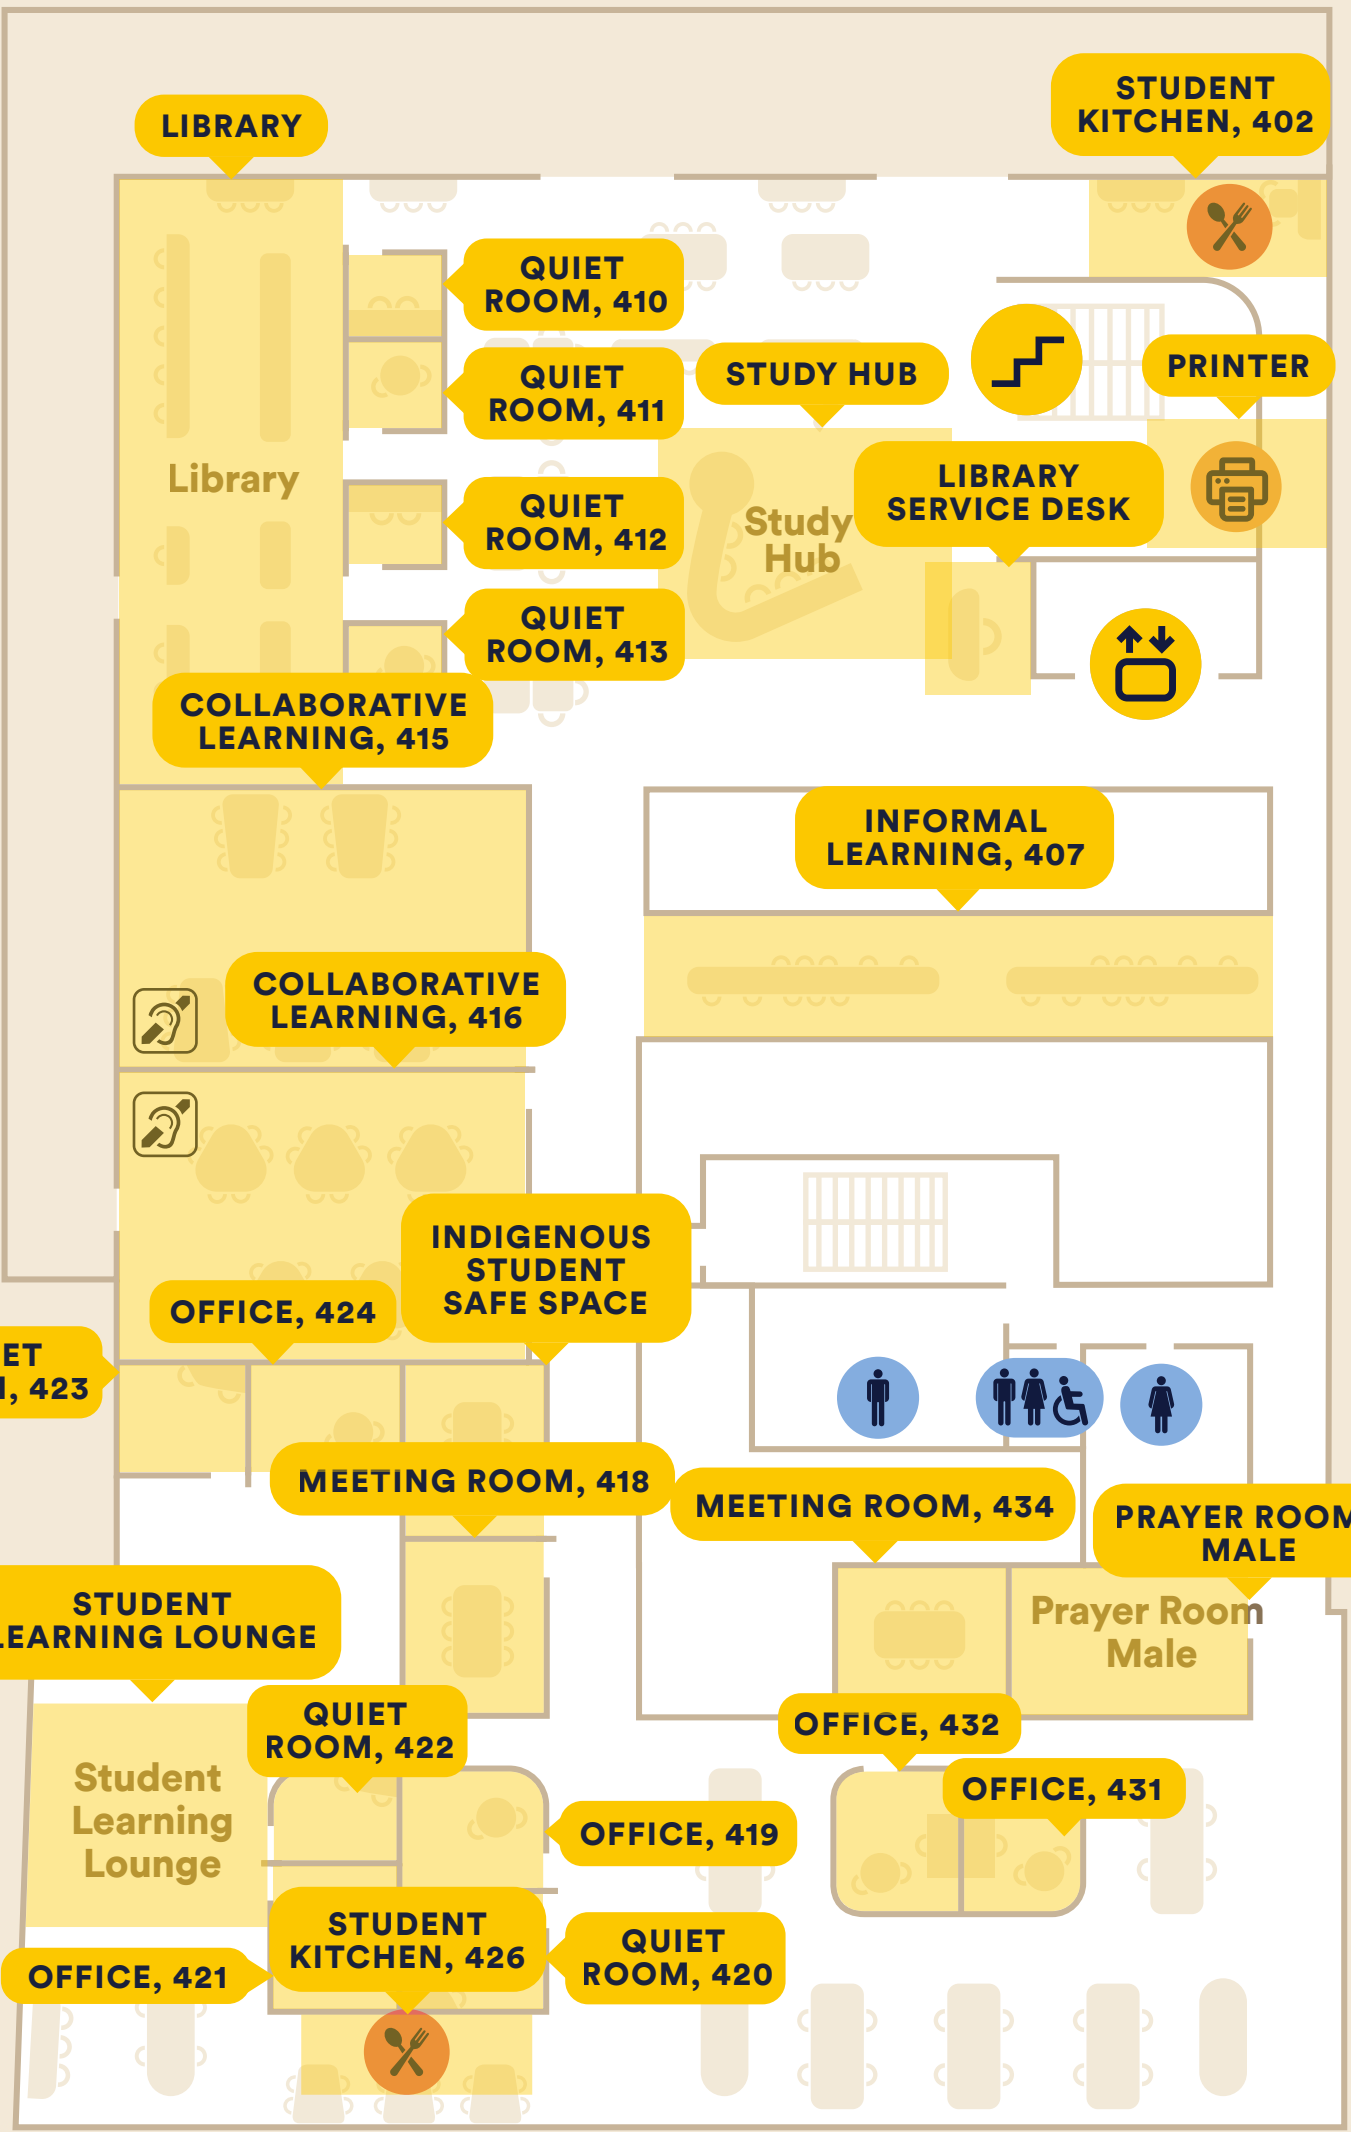

LOBBY

INFORMAL LEARNING SPACE

LIBRARY

STUDENT KITCHEN, 402

QUIET ROOM, 410

QUIET ROOM, 411

STUDY HUB

PRINTER

Library

QUIET ROOM, 412

Study Hub

LIBRARY SERVICE DESK

QUIET ROOM, 413

COLLABORATIVE LEARNING, 415

INFORMAL LEARNING, 407

COLLABORATIVE LEARNING, 416

INDIGENOUS STUDENT SAFE SPACE

OFFICE, 424

QUIET ROOM, 423

MEETING ROOM, 418

MEETING ROOM, 434

PRAYER ROOM, MALE

STUDENT LEARNING LOUNGE

Prayer Room Male

QUIET ROOM, 422

OFFICE, 432

OFFICE, 431

Student Learning Lounge

OFFICE, 419

STUDENT KITCHEN, 426

QUIET ROOM, 420

OFFICE, 421