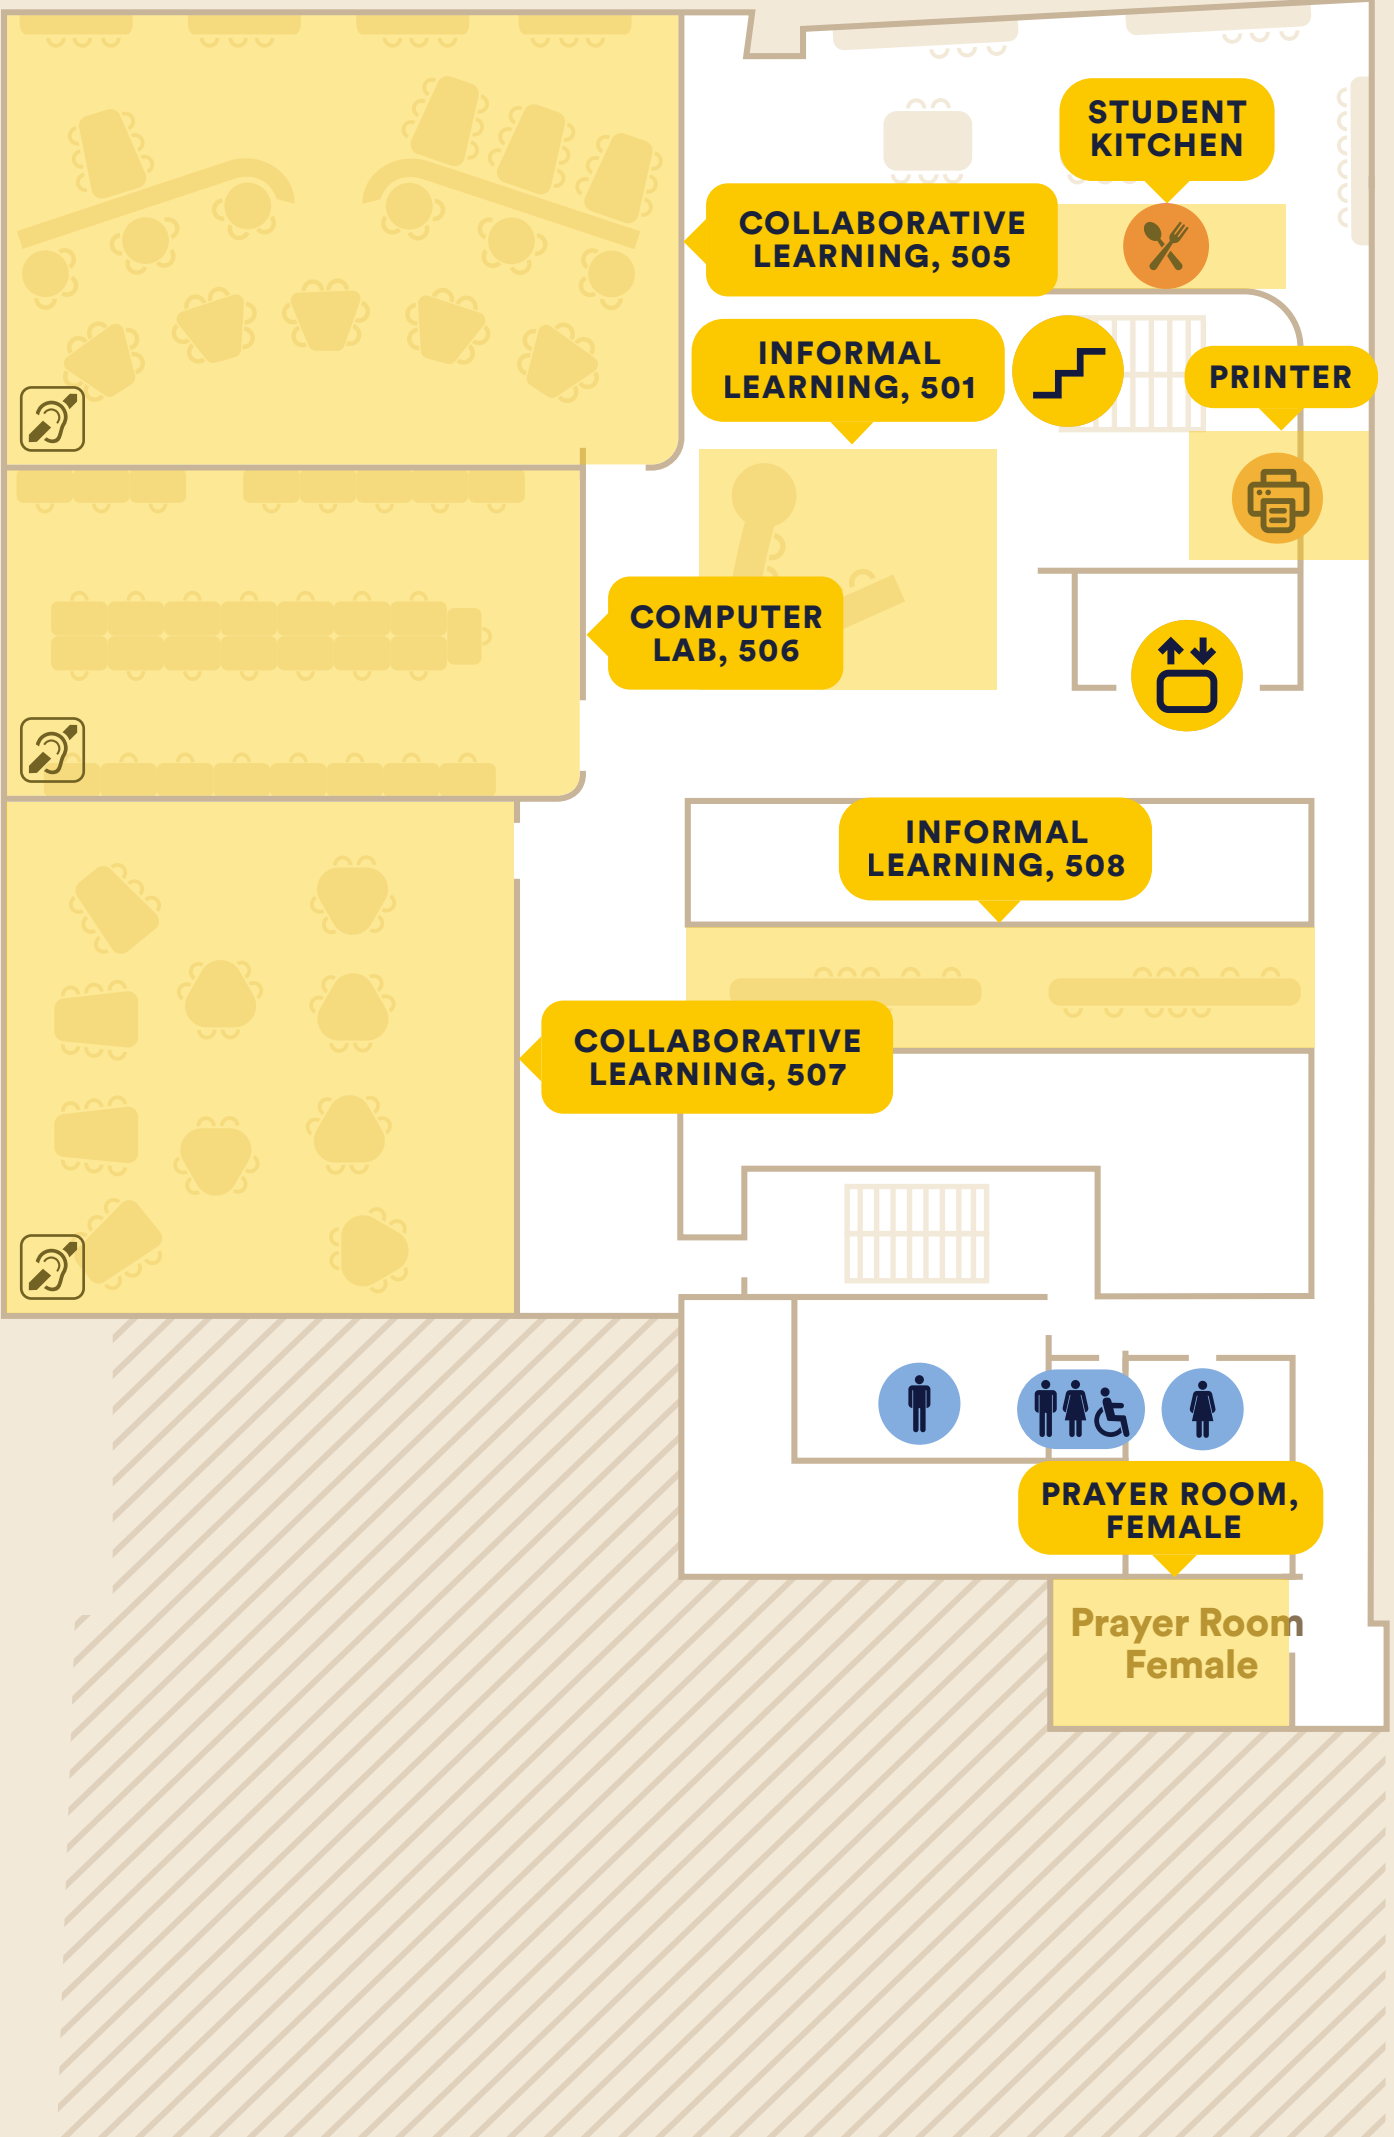

LOBBY

INFORMAL LEARNING SPACE

LIBRARY

STUDENT KITCHEN, 402

QUIET ROOM, 410

QUIET ROOM, 411

STUDY HUB

PRINTER

INDIGENOUS STUDENT SAFE SPACE

OFFICE, 424

QUIET ROOM, 423

MEETING ROOM, 418

MEETING ROOM, 434

PRAYER ROOM, MALE

STUDENT LEARNING LOUNGE

Prayer Room Male

QUIET ROOM, 422

OFFICE, 432

OFFICE, 431

Student Learning Lounge

OFFICE, 419

STUDENT KITCHEN, 426

QUIET ROOM, 420

OFFICE, 421

BOARD ROOM, 1410

Function Space

FUNCTION SPACE, 1407

EXECUTIVE RECEPTION

Executive Reception

PRINTER

EXECUTIVE EDUCATION

Executive Education