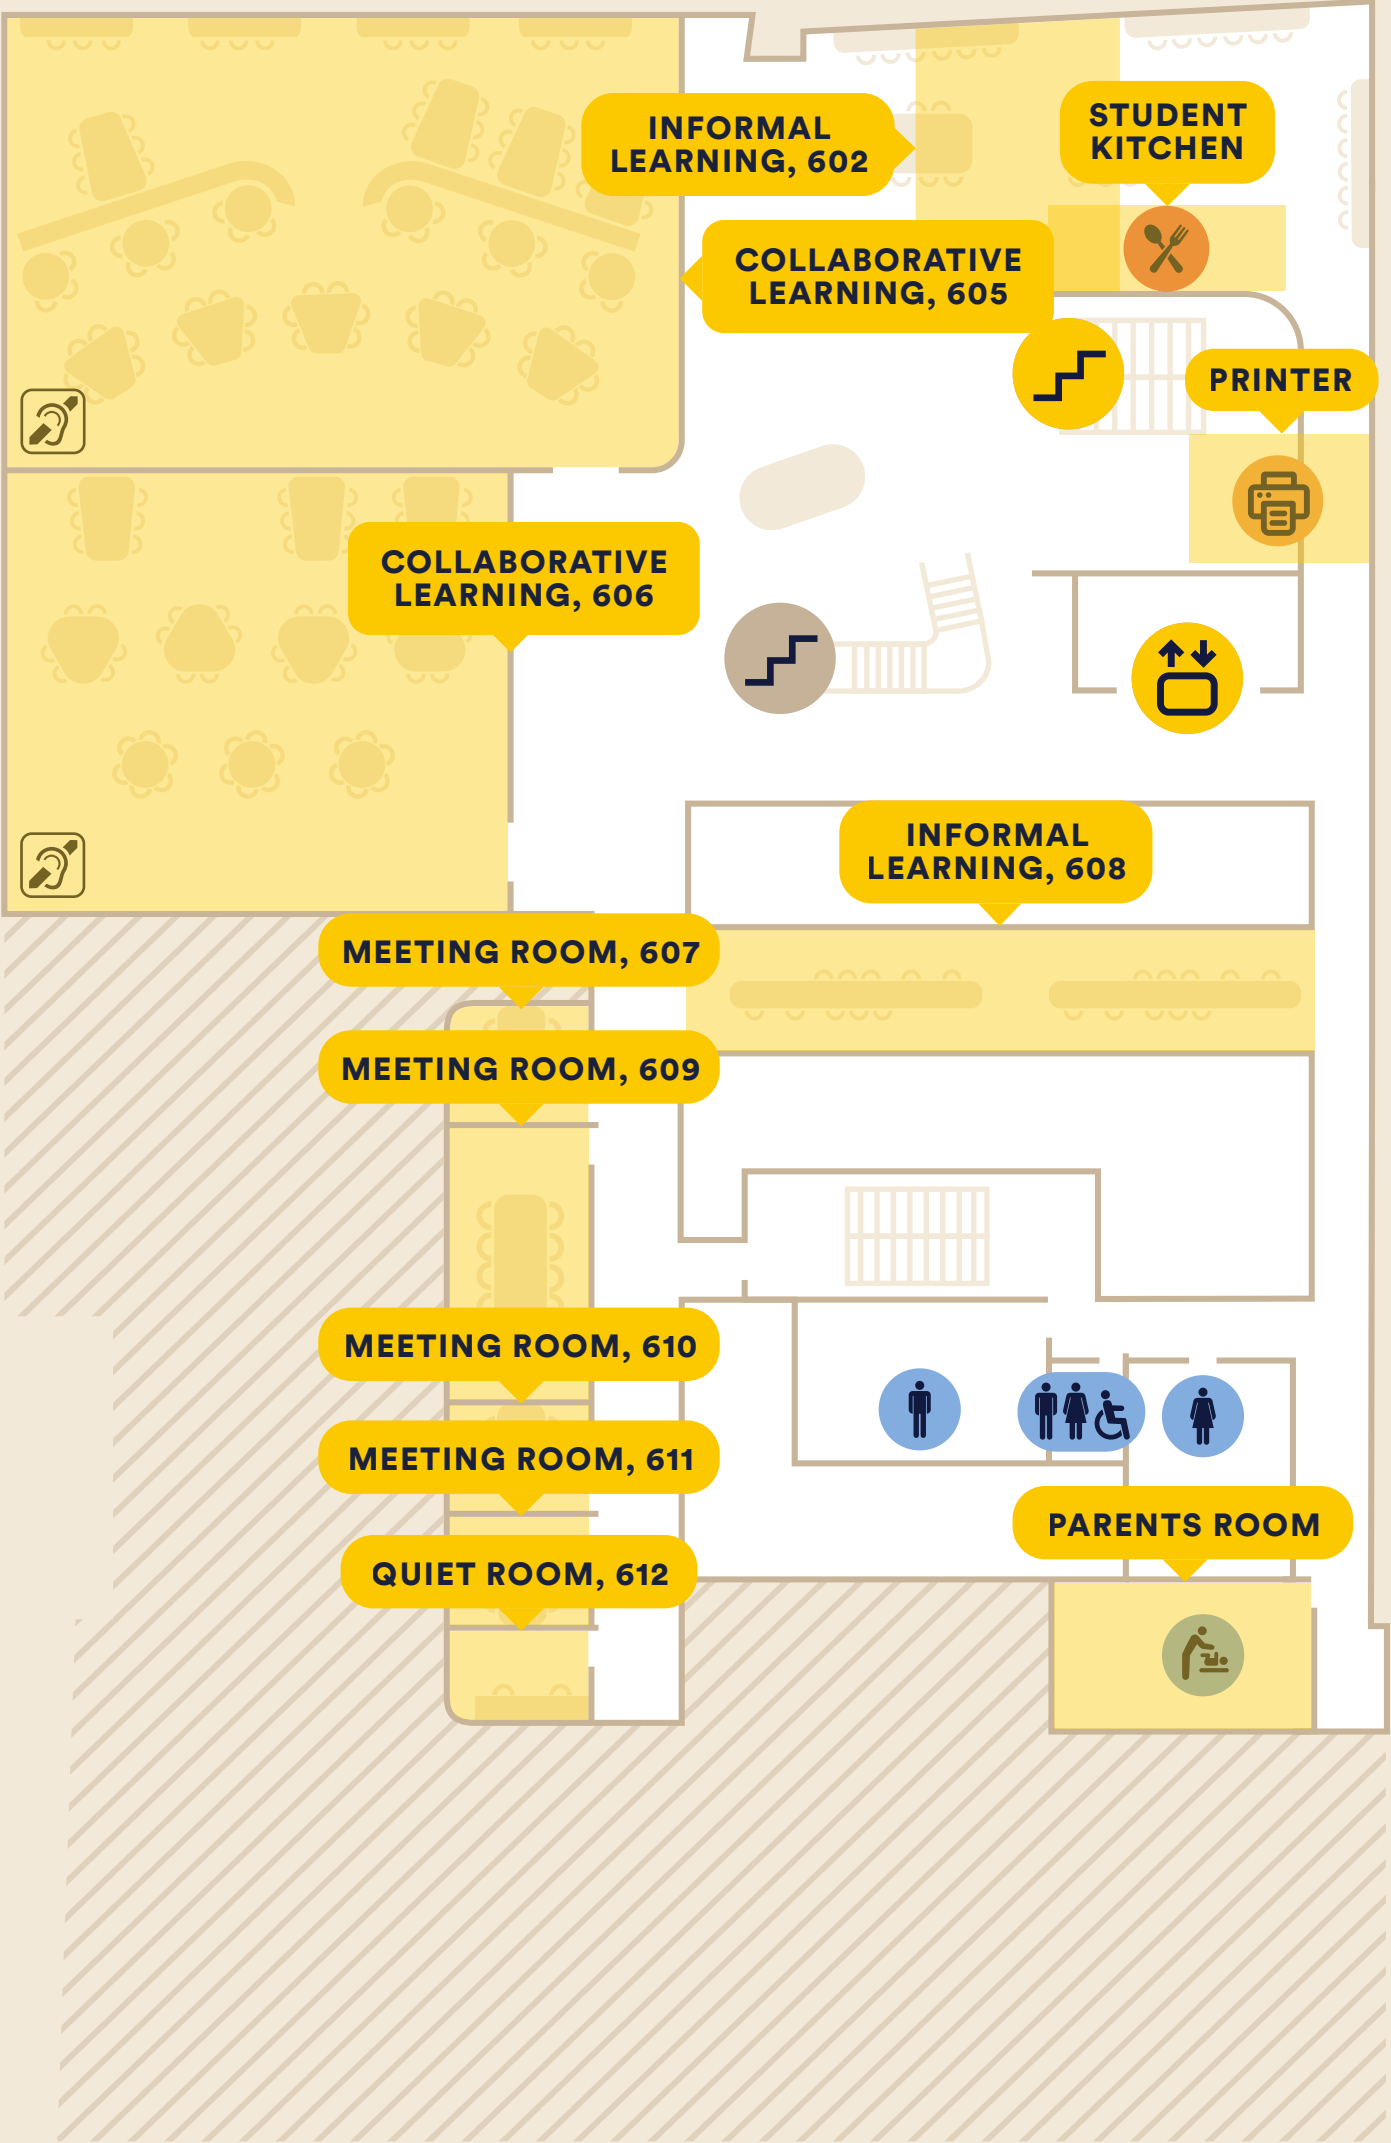

LOBBY

INFORMAL LEARNING SPACE

LIBRARY

STUDENT KITCHEN, 402

QUIET ROOM, 410

QUIET ROOM, 411

STUDY HUB

PRINTER

INDIGENOUS STUDENT SAFE SPACE

OFFICE, 424

QUIET ROOM, 423

MEETING ROOM, 418

MEETING ROOM, 434

PRAYER ROOM, MALE

STUDENT LEARNING LOUNGE

Prayer Room Male

QUIET ROOM, 422

OFFICE, 432

OFFICE, 431

Student Learning Lounge

OFFICE, 419

STUDENT KITCHEN, 426

QUIET ROOM, 420

OFFICE, 421

BOARD ROOM, 1410

Function Space

FUNCTION SPACE, 1407

EXECUTIVE RECEPTION

Executive Reception

PRINTER

EXECUTIVE EDUCATION

Executive Education