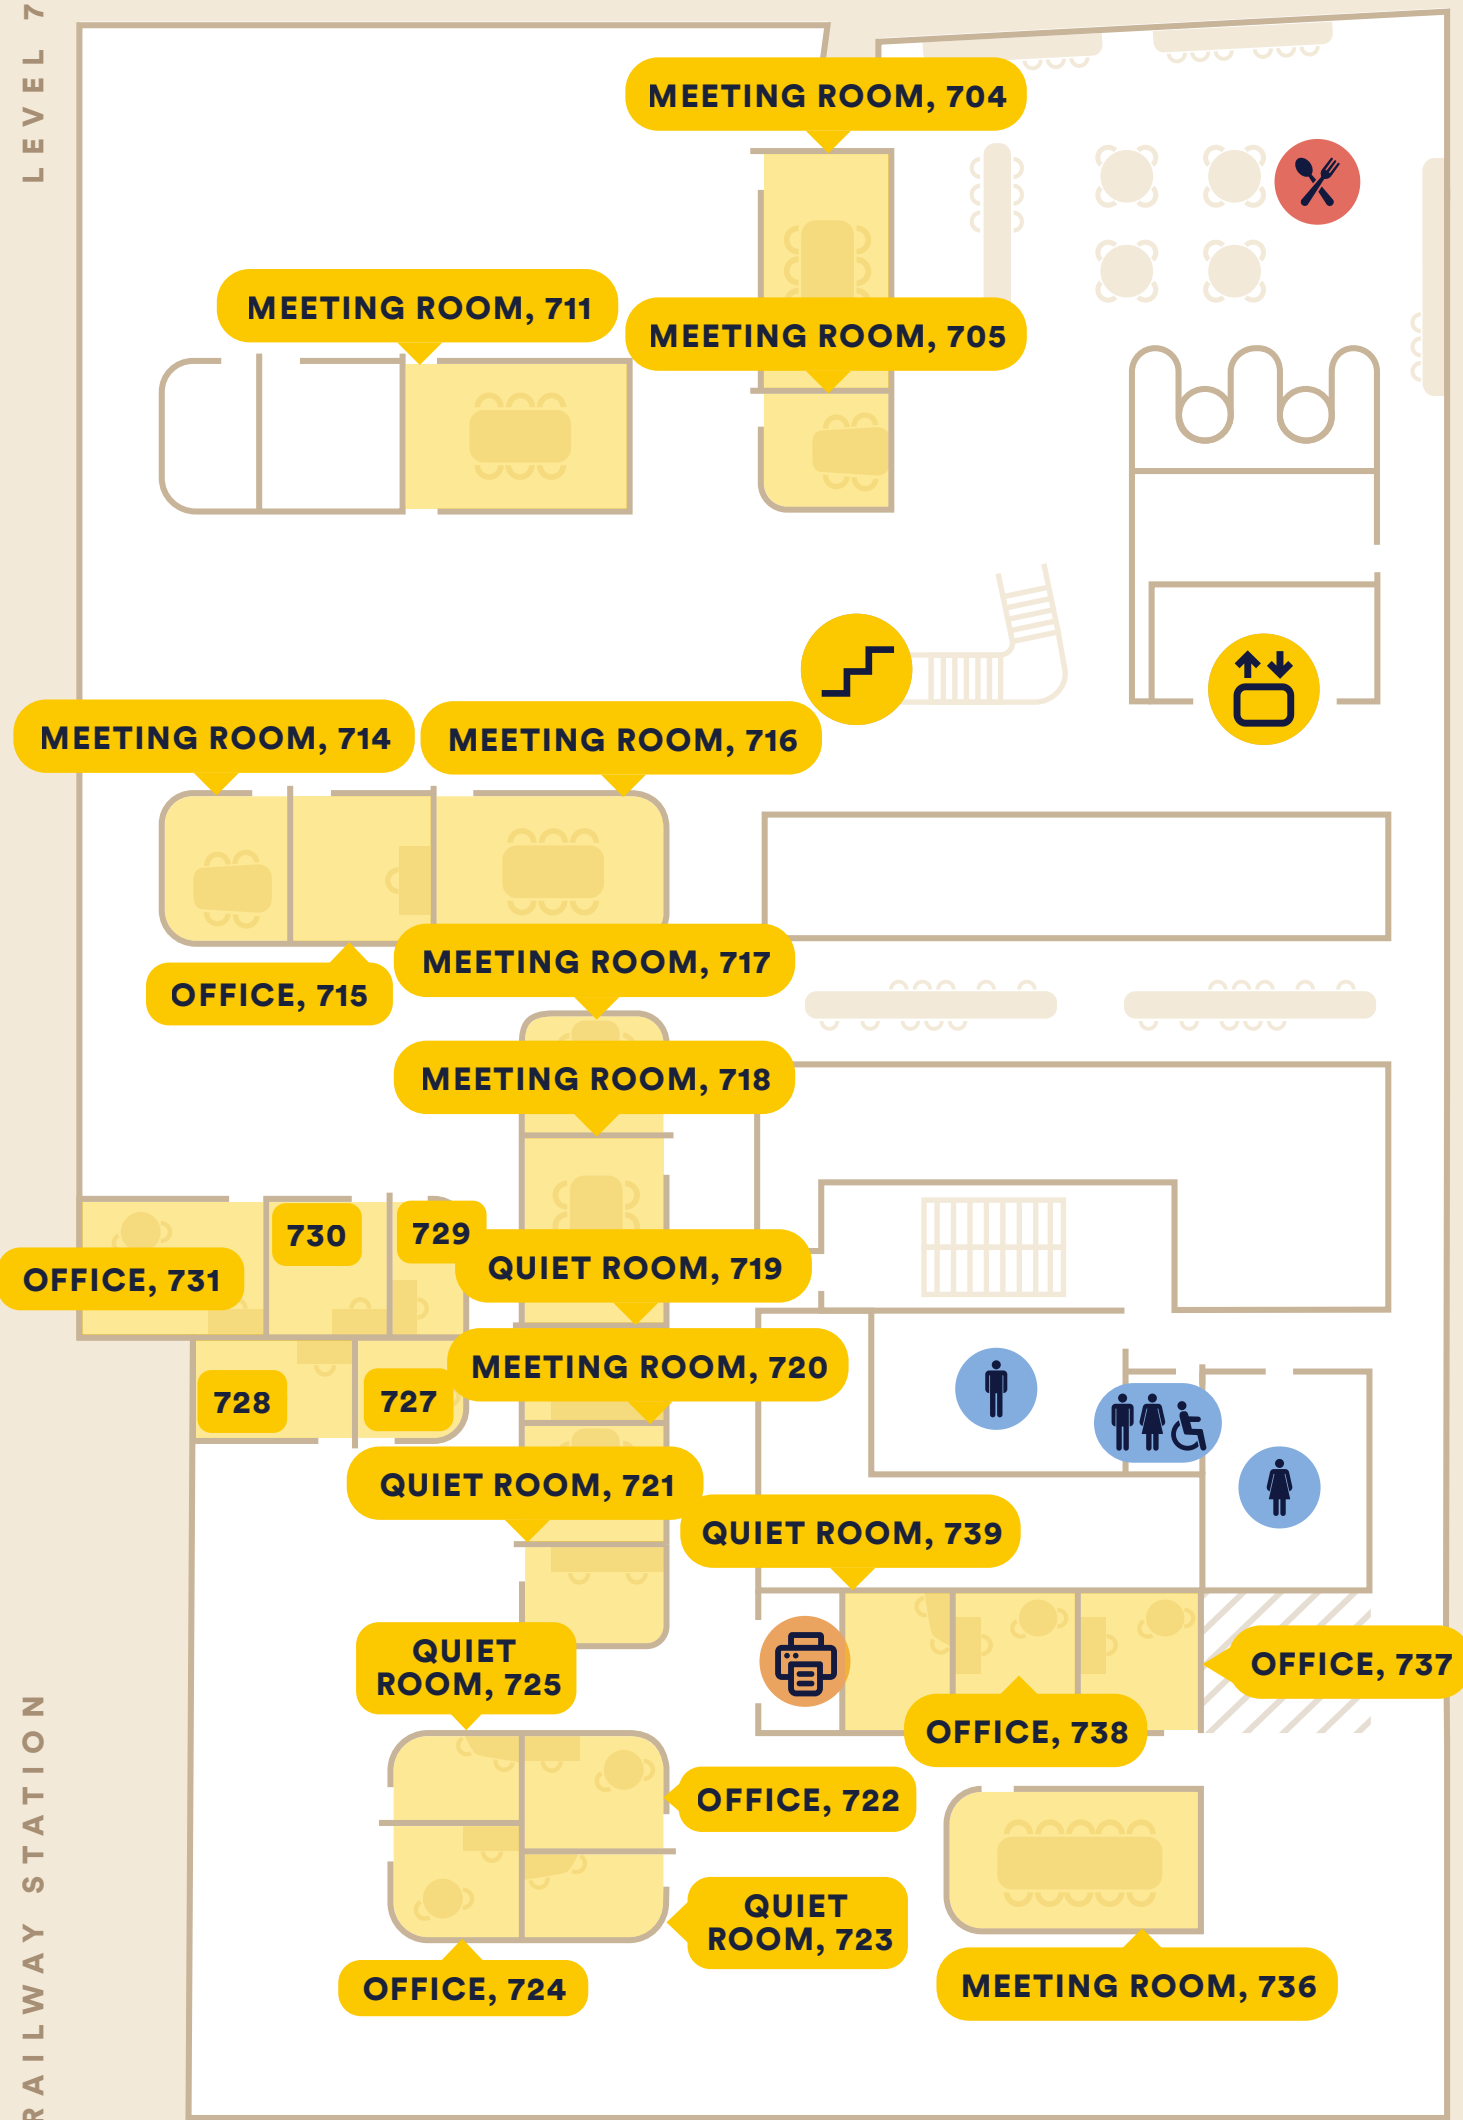

LOBBY

INFORMAL LEARNING SPACE

LIBRARY

STUDENT KITCHEN, 402

QUIET ROOM, 410

QUIET ROOM, 411

STUDY HUB

PRINTER

INDIGENOUS STUDENT SAFE SPACE

OFFICE, 424

QUIET ROOM, 423

MEETING ROOM, 418

MEETING ROOM, 434

PRAYER ROOM, MALE

STUDENT LEARNING LOUNGE

Prayer Room Male

QUIET ROOM, 422

OFFICE, 432

OFFICE, 431

Student Learning Lounge

OFFICE, 419

STUDENT KITCHEN, 426

QUIET ROOM, 420

OFFICE, 421

BOARD ROOM, 1410

Function Space

FUNCTION SPACE, 1407

EXECUTIVE RECEPTION

Executive Reception

PRINTER

EXECUTIVE EDUCATION

Executive Education