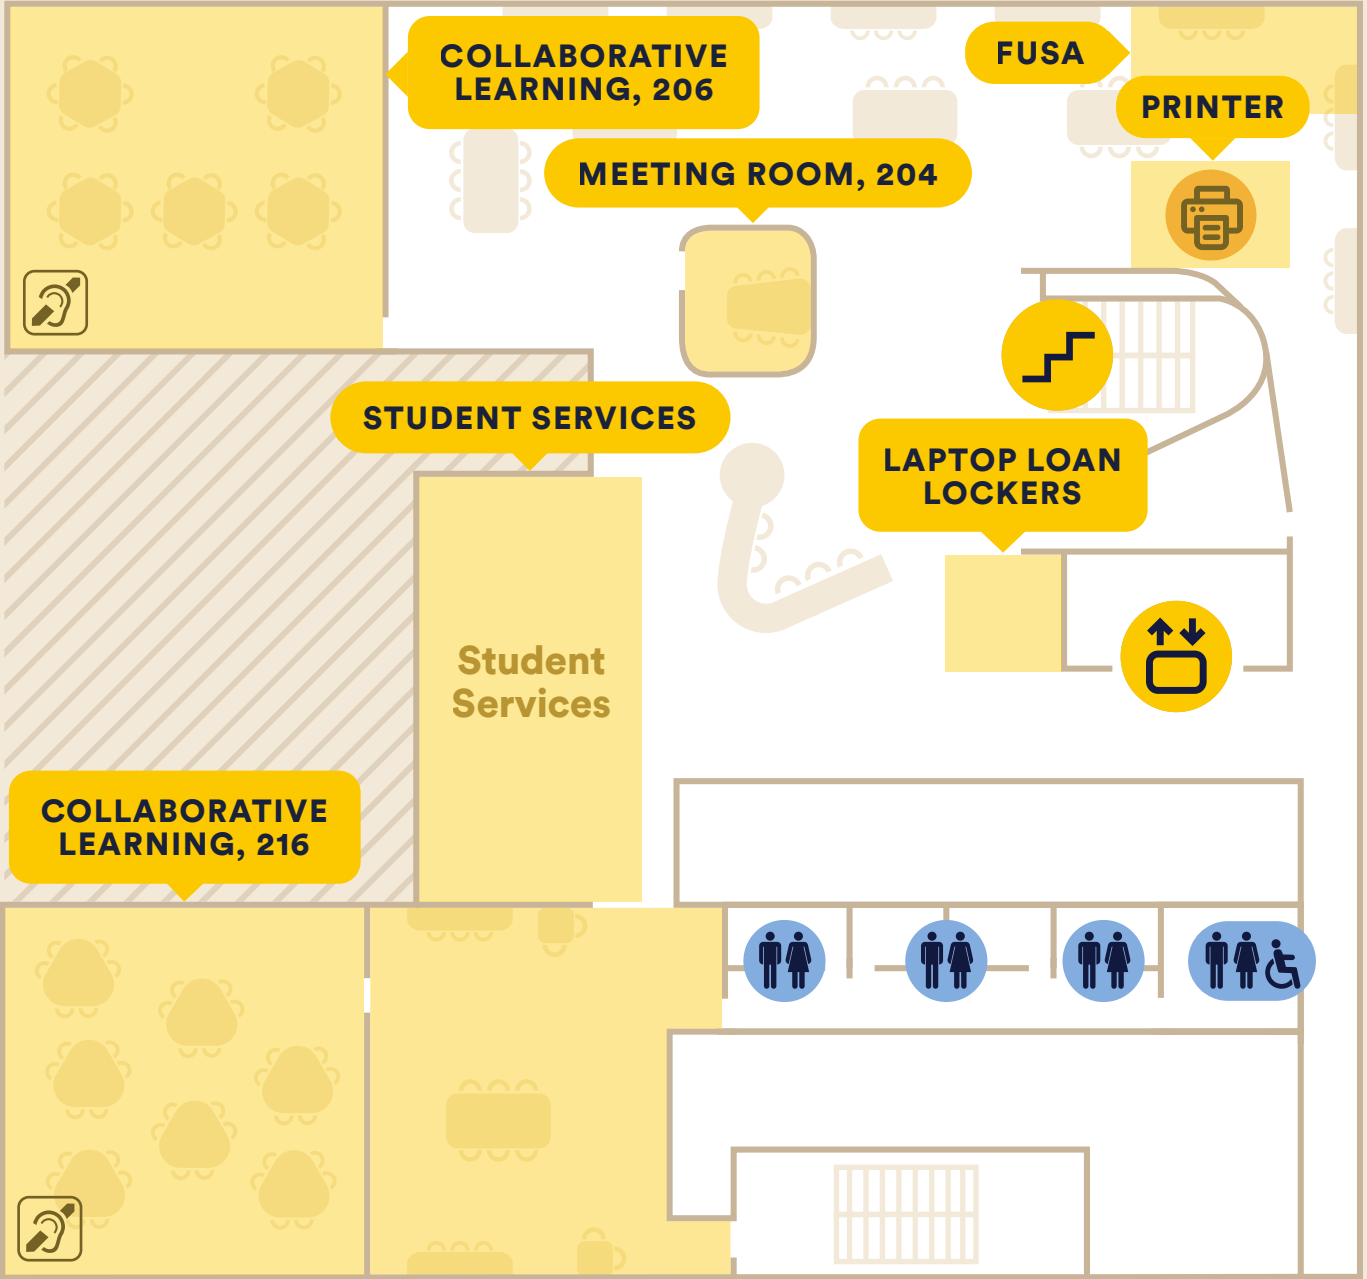

LOBBY

INFORMAL LEARNING SPACE

LIBRARY

STUDENT KITCHEN, 402

QUIET ROOM, 410

QUIET ROOM, 411

STUDY HUB

PRINTER

Library

QUIET ROOM, 412

Study Hub

LIBRARY SERVICE DESK

QUIET ROOM, 413

COLLABORATIVE LEARNING, 415

INFORMAL LEARNING, 407

COLLABORATIVE LEARNING, 416

INDIGENOUS STUDENT SAFE SPACE

OFFICE, 424

QUIET ROOM, 423

MEETING ROOM, 418

MEETING ROOM, 434

PRAYER ROOM, MALE

STUDENT LEARNING LOUNGE

Prayer Room Male

QUIET ROOM, 422

OFFICE, 432

OFFICE, 431

Student Learning Lounge

OFFICE, 419

STUDENT KITCHEN, 426

QUIET ROOM, 420

OFFICE, 421