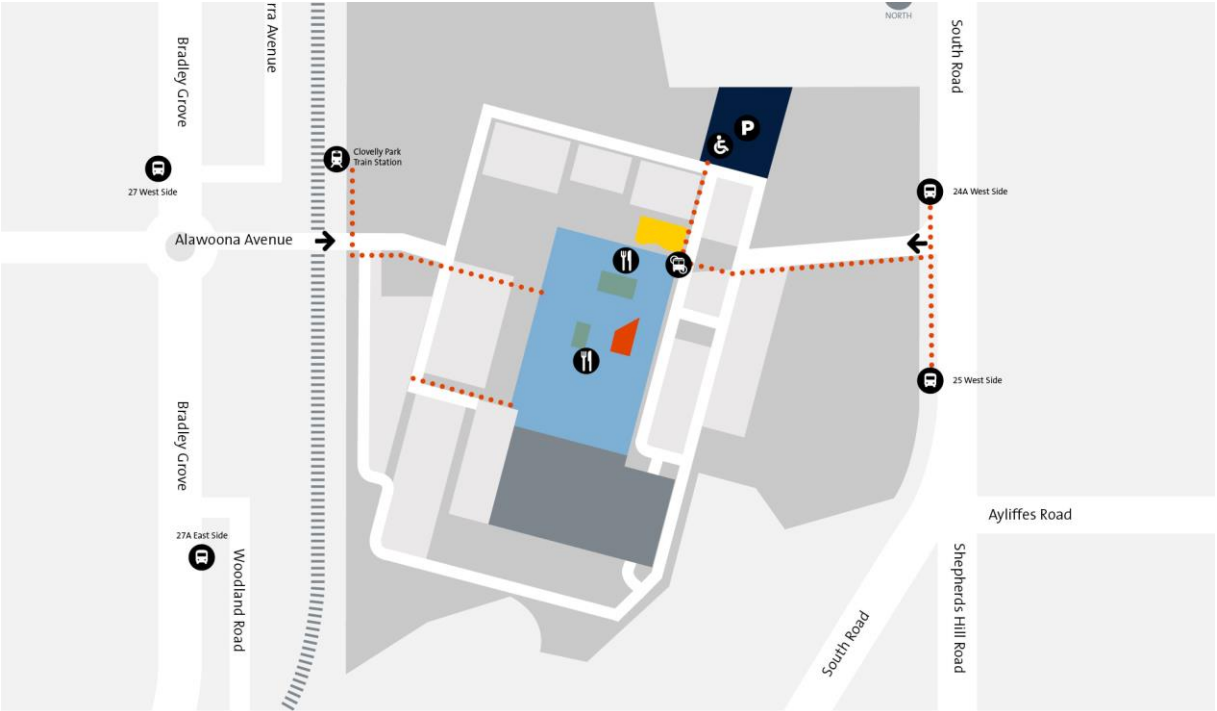

Meeting ID: 893 0771 3241

Passcode: HRDP-10

Locations

Marion hotel welcome reception From Tonsley.

Map Tonsley, overview

TONSLEY PRECINCT MAP

- Flinders University at Tonsley
- Flinders University Pod
- Sustainable Industries Education Centre (including TAFE SA)
- Tonsley Main Assembly Building (MAB)
- Tonsley Central Forest
- Car Park (access via South Road)
- Entry/Exit
- Bus Stop
- Train Station
- Loop Bus Stop
- Car Parking
- Disabled Parking
- Food & Beverage
- Pedestrian Walkway
- Train Line