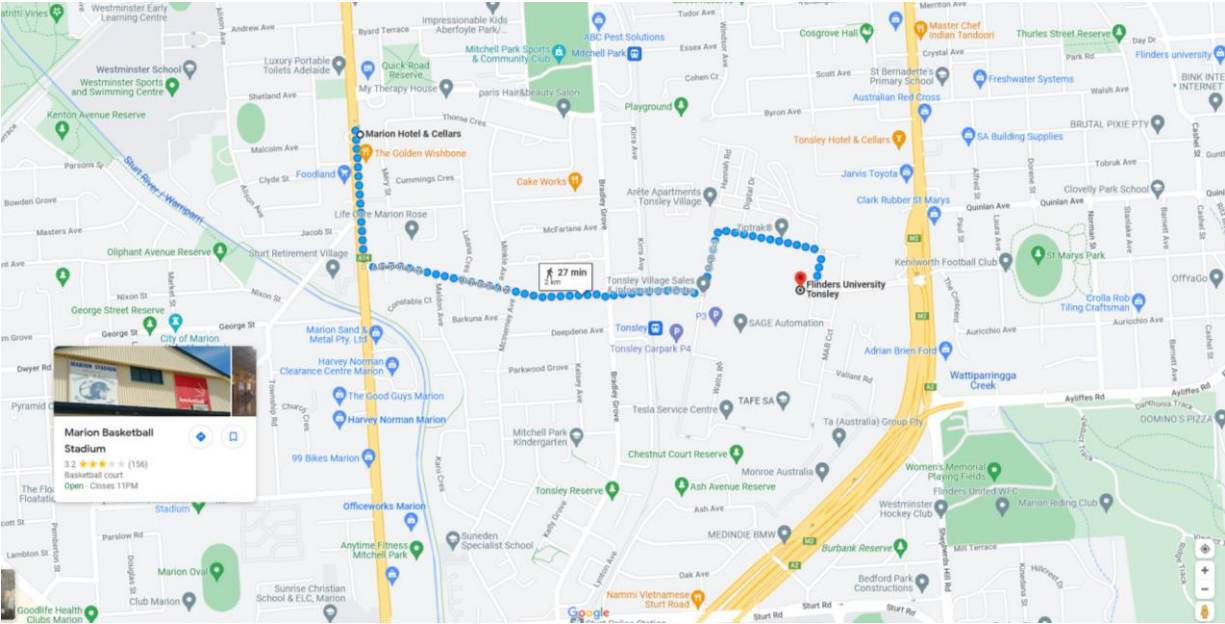

Meeting ID: 893 0771 3241

Passcode: HRDP-10

Locations

Marion hotel welcome reception From Tonsley.

Map Tonsley, overview

TONSLEY PRECINCT MAP

- Flinders University at Tonsley
- Flinders University Pod
- Sustainable Industries Education Centre (including TAFE SA)
- Tonsley Main Assembly Building (MAB)
- Tonsley Central Forest
- Car Park (access via South Road)
- Entry/Exit
- Bus Stop
- Train Station
- Loop Bus Stop
- Car Parking
- Disabled Parking
- Food & Beverage
- Pedestrian Walkway
- Train Line