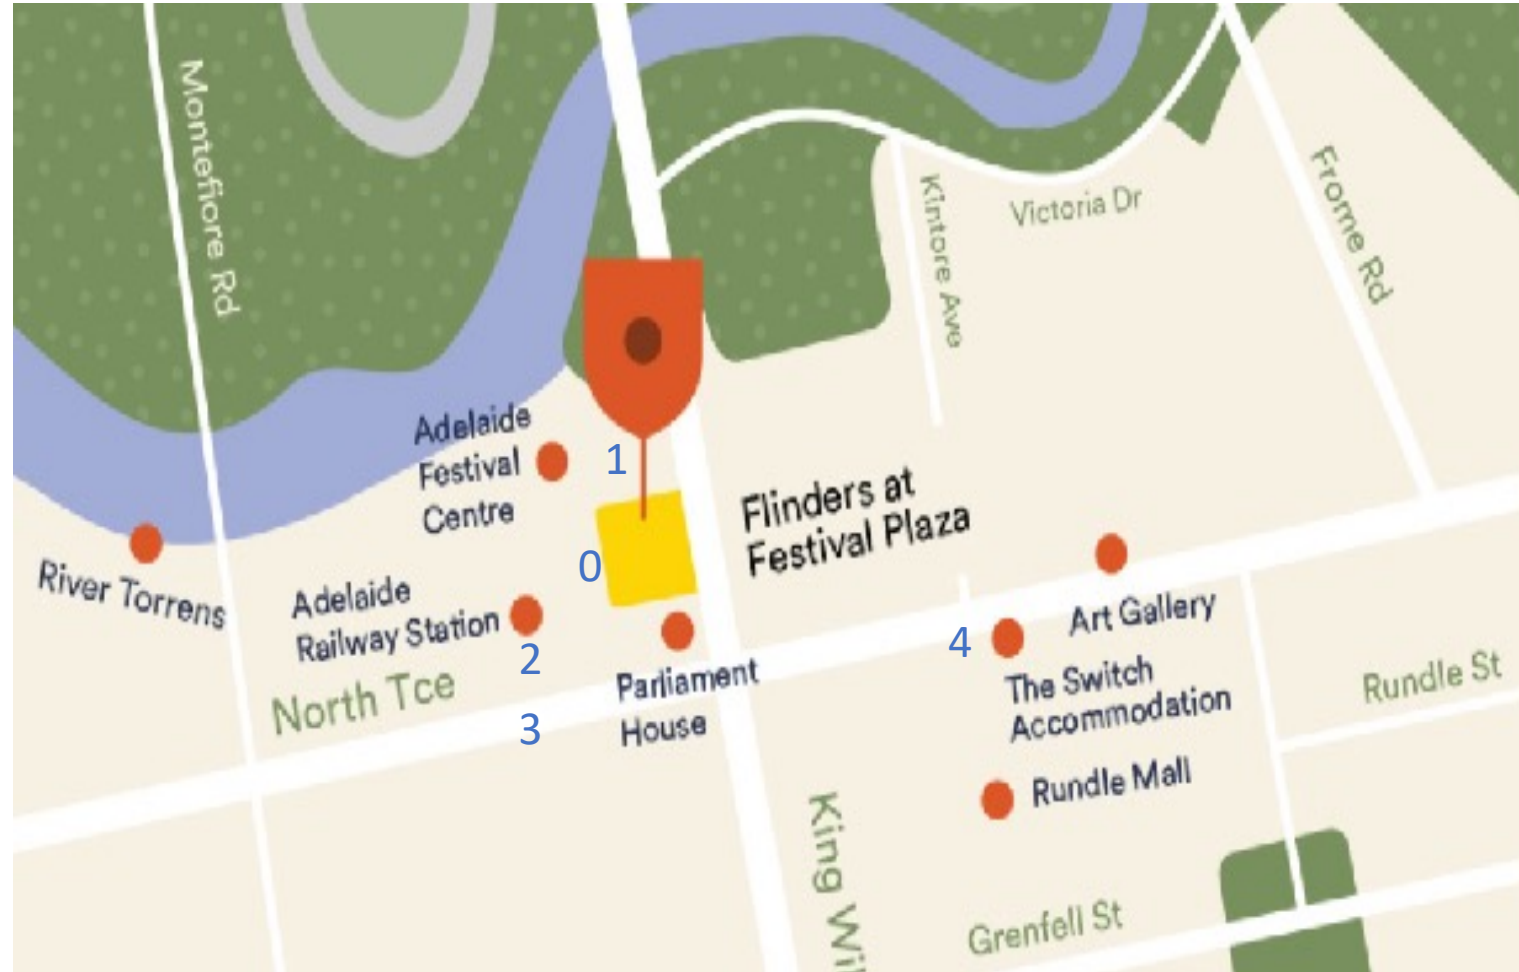

NB One Festival Tower has security services, located in the Wilsons Car Park entrance, on site 24 hours a day, 7 days a week. The security service encompasses the Festival Car Park and One Festival Tower and is inclusive of roaming guards in these areas over the 24hr period.

Security Escort Service Route

- 0 – Service commences at the Flinders University entrance, ground floor, inside at the bottom of the escalators
- 1 – Festival carpark lifts located in Festival Plaza (service is to lift only and not to car park)
- 2 – Adelaide Railway Station (service is to train station gates)
- 3 – Adelaide Railway Station tram stop (service will drop off only and not wait for the tram to arrive)
- 4 – The Switch Accommodation