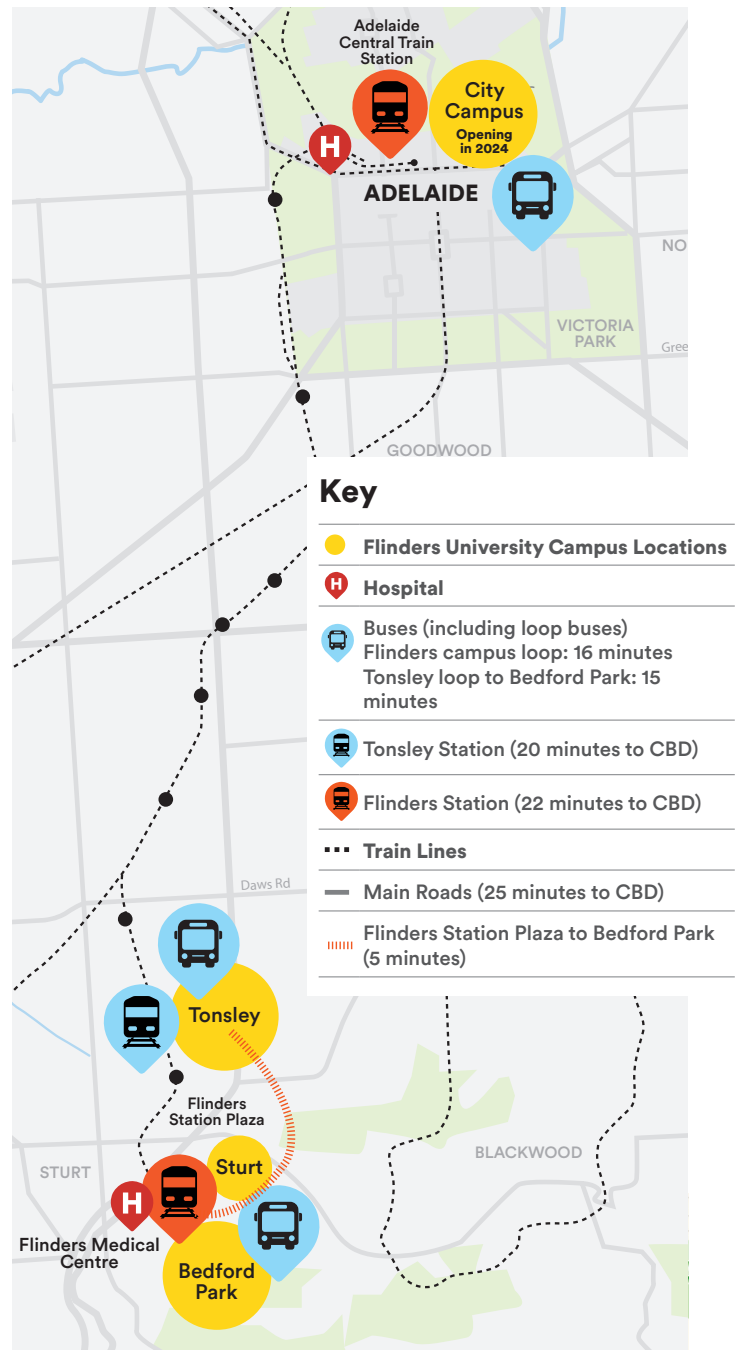

Campus locations

Bedford Park

Find everything you need at our main Flinders campus at Bedford Park. Located only a 22-minute train ride from the Adelaide city, the main campus boasts an impressive Student Hub & Plaza and features panoramic views to the coast and the city.

Tonsley

Tonsley campus is our world-class AU $120 million industry, teaching and research facility, home to our science and engineering degrees. Located only a few minutes by train from our main campus, and just 19 minutes to the city.

City Campus

Flinders' New City Campus is set over 8 levels and offers a collaborative, modern and industry connected learning environment in the heart of the Adelaide central business district.

Adelaide. Designed for Life.

Adelaide is one of the top 40 student cities in the world.* It is safe, beautiful, offers excellent public transport, and is one of Australia's most affordable capital cities.**

*QS Best Student Cities 2002

** Mercer's 2021 Cost of Living City Ranking 2021

Go Beyond Scholarships – up to 50% full duration.

Apply to study an eligible course and you will be automatically assessed for a Flinders Go Beyond Scholarship, **offering up to 50% reduction in tuition fees** for the duration of your studies.

[Flinders.edu.au/international](https://www.flinders.edu.au/international)

Scan for more information