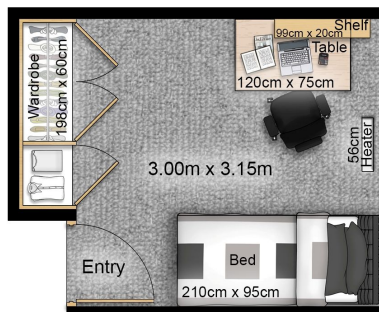

# FLINDERS UNI HALL

OVERALL FLOOR PLAN

PARTIAL FLOOR PLAN

Area: 9.45 sq.m.

TYPICAL ONE BEDROOM